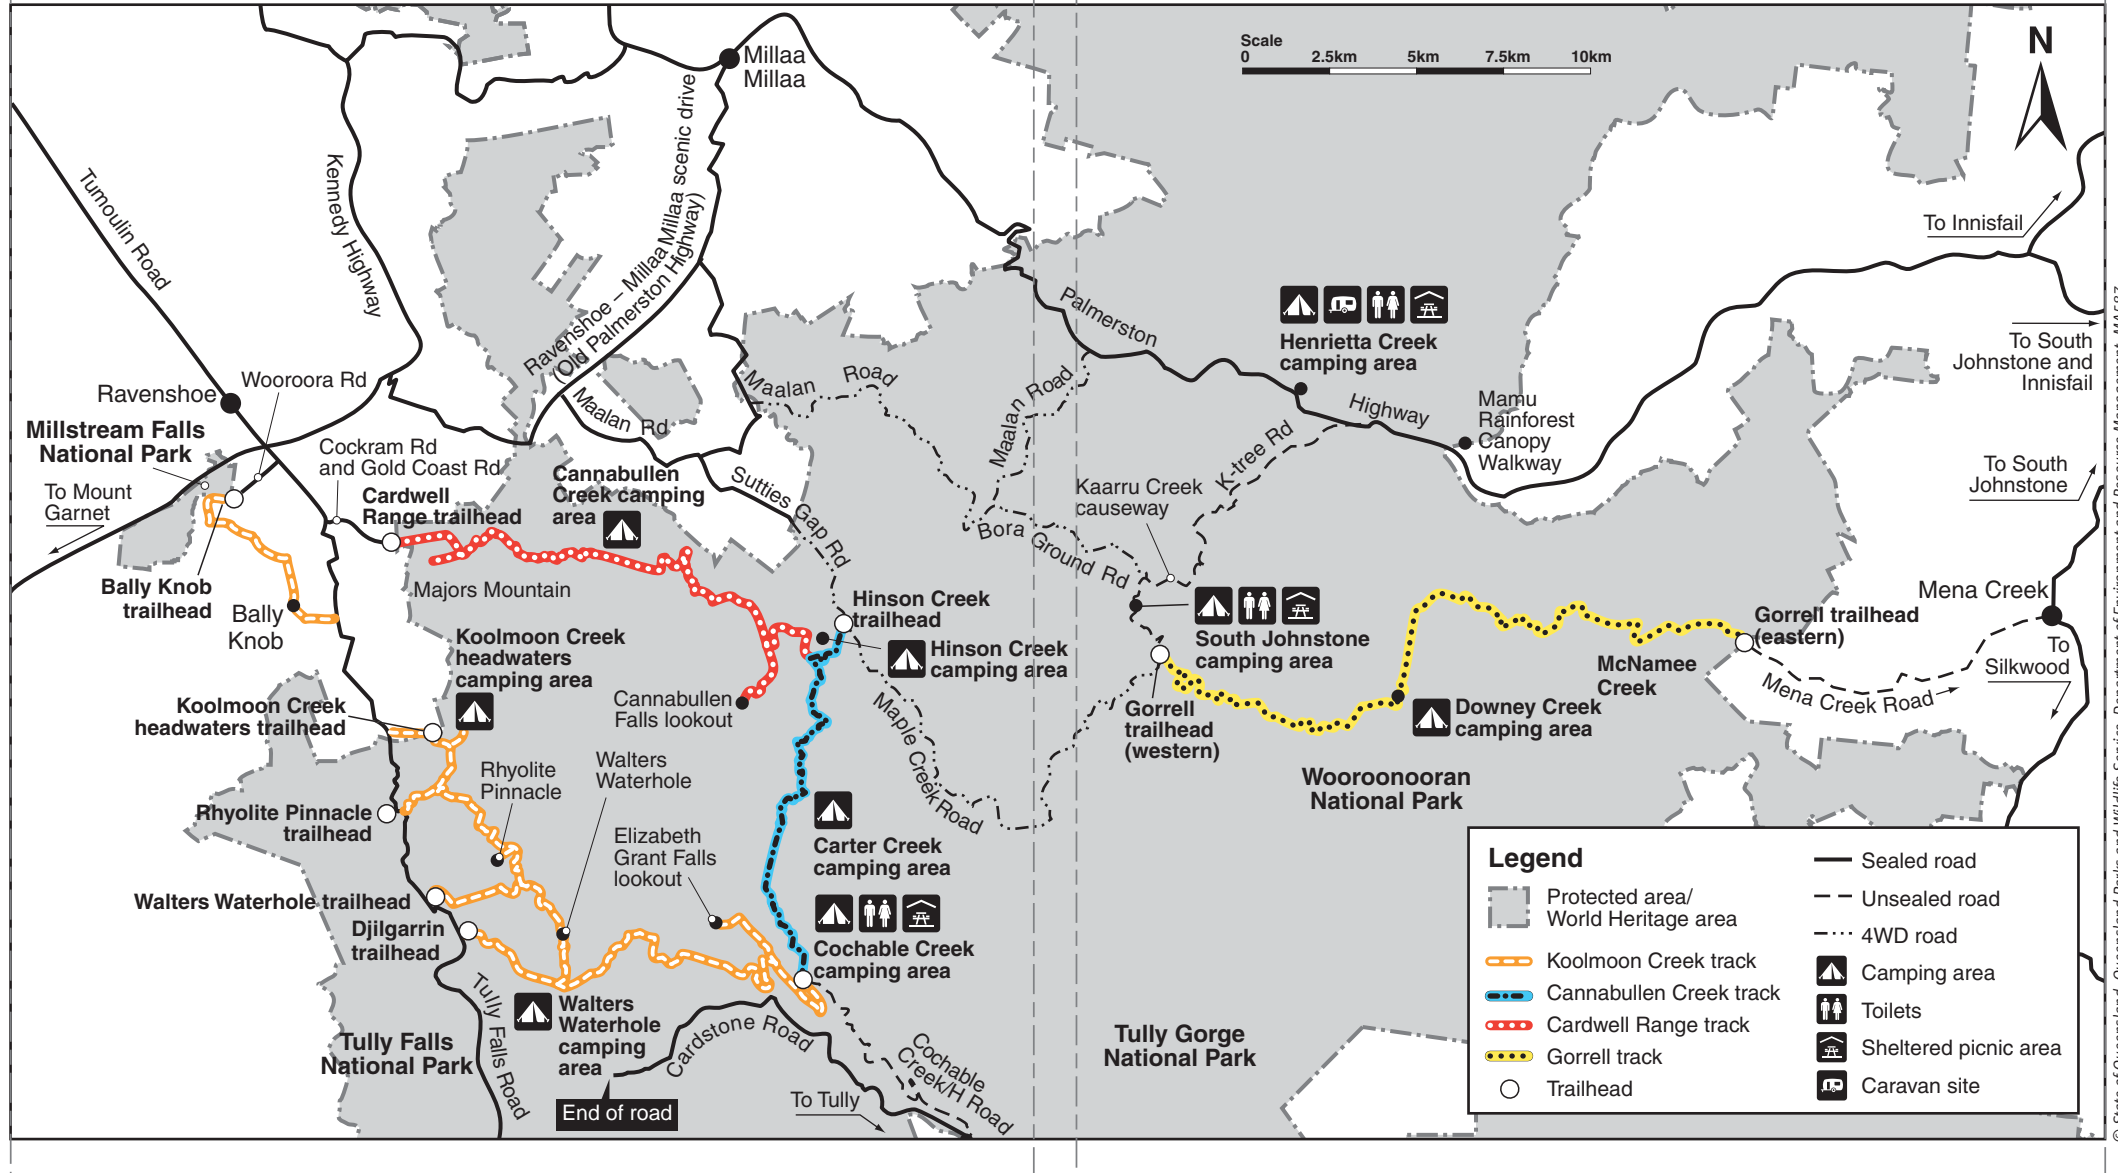

# Misty Mountains region (map 1)

April 2010

For more detail of this area, see Western tracks (map 2)

For more detail of this area, see Gorrell track (map 3)

© State of Queensland, Queensland Parks and Wildlife Service, Department of Environment and Resource Management, MA587