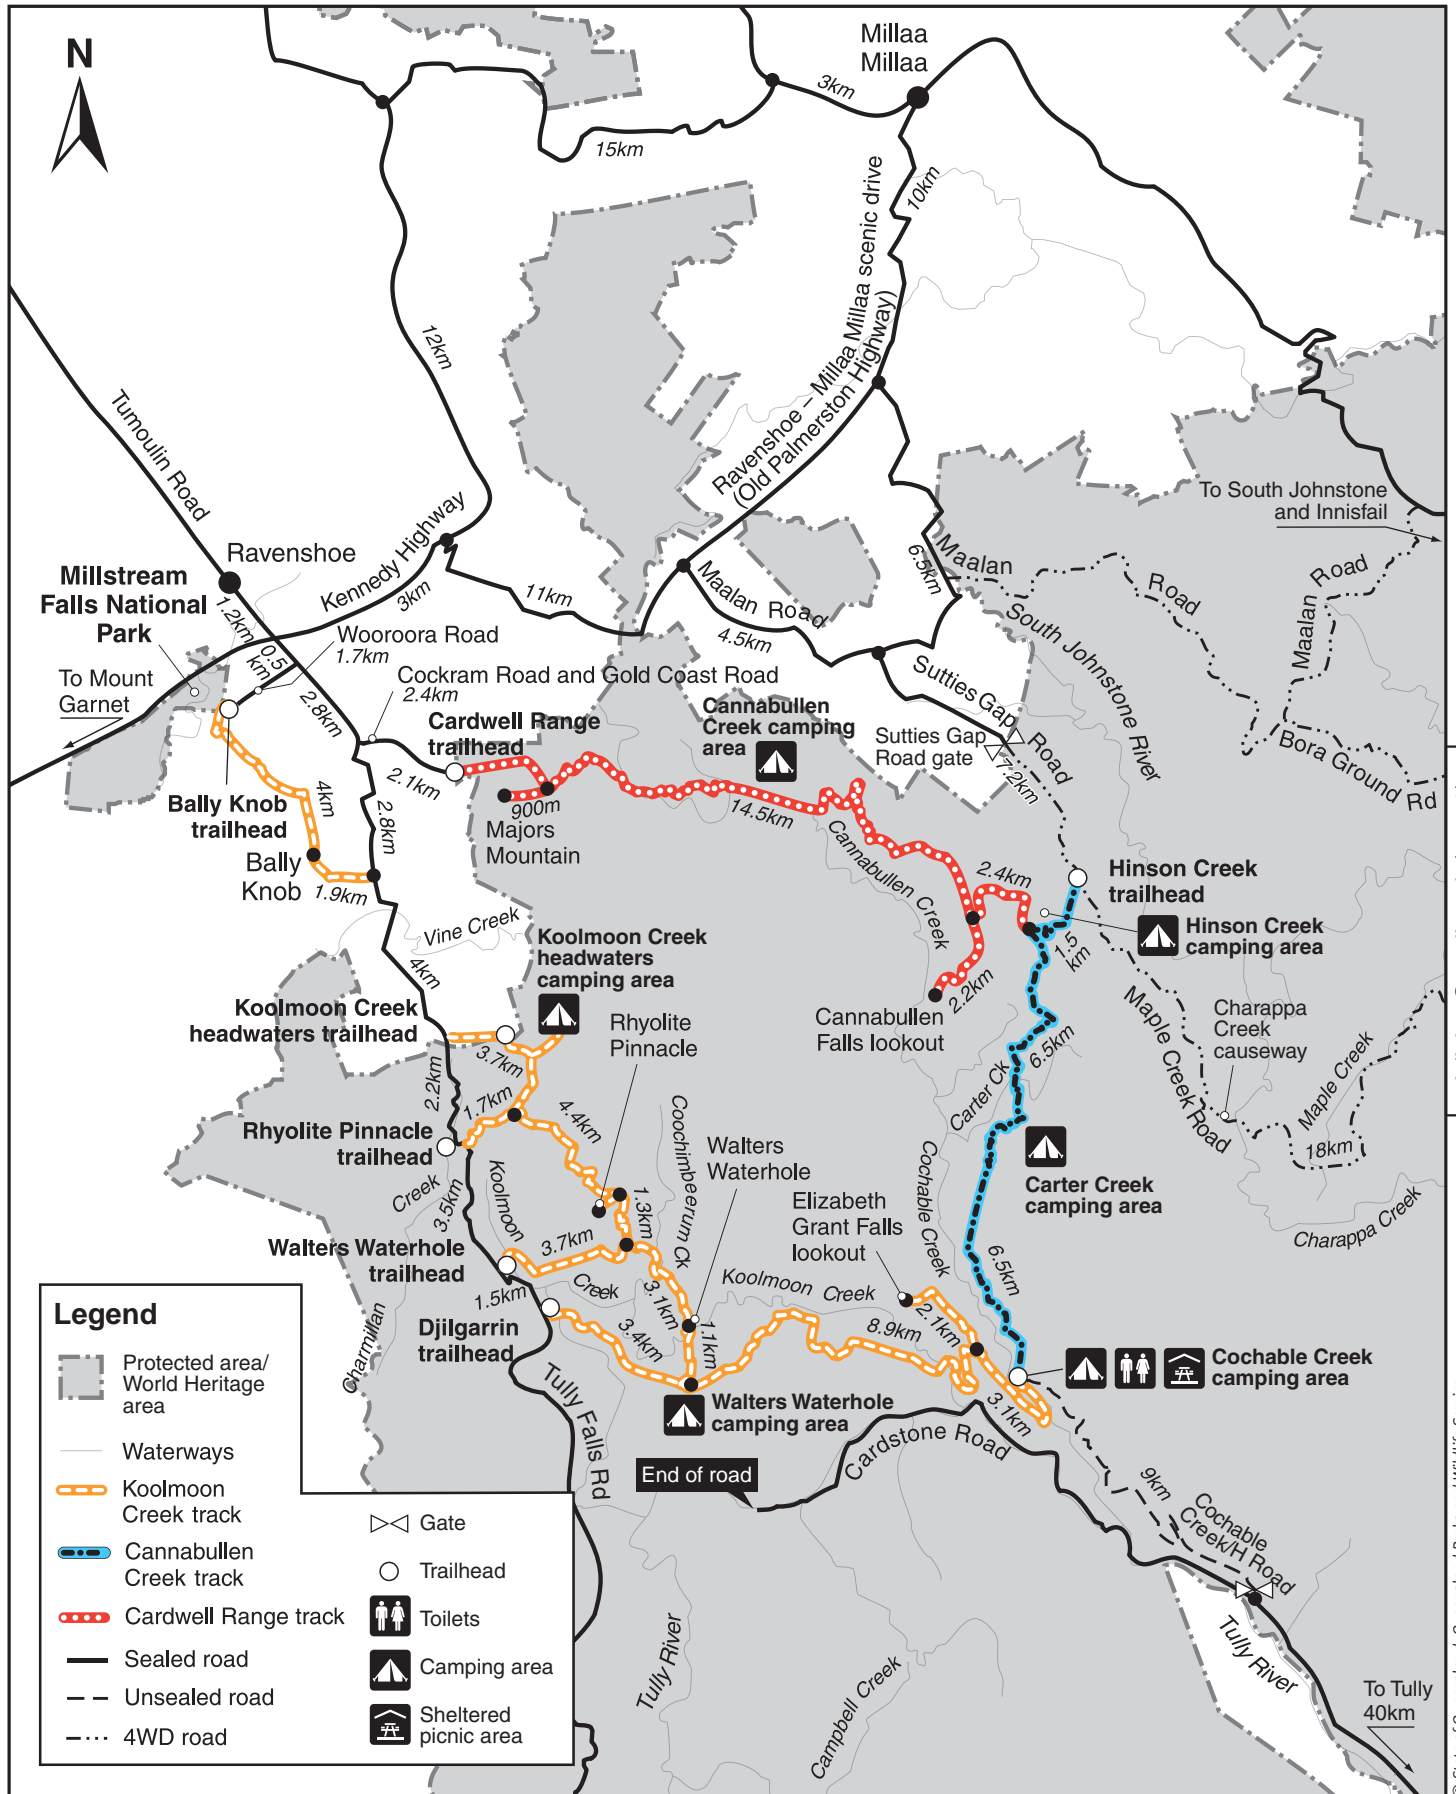

Western tracks (map 2)

April 2010

Adjoins Gorrell track (map 3)