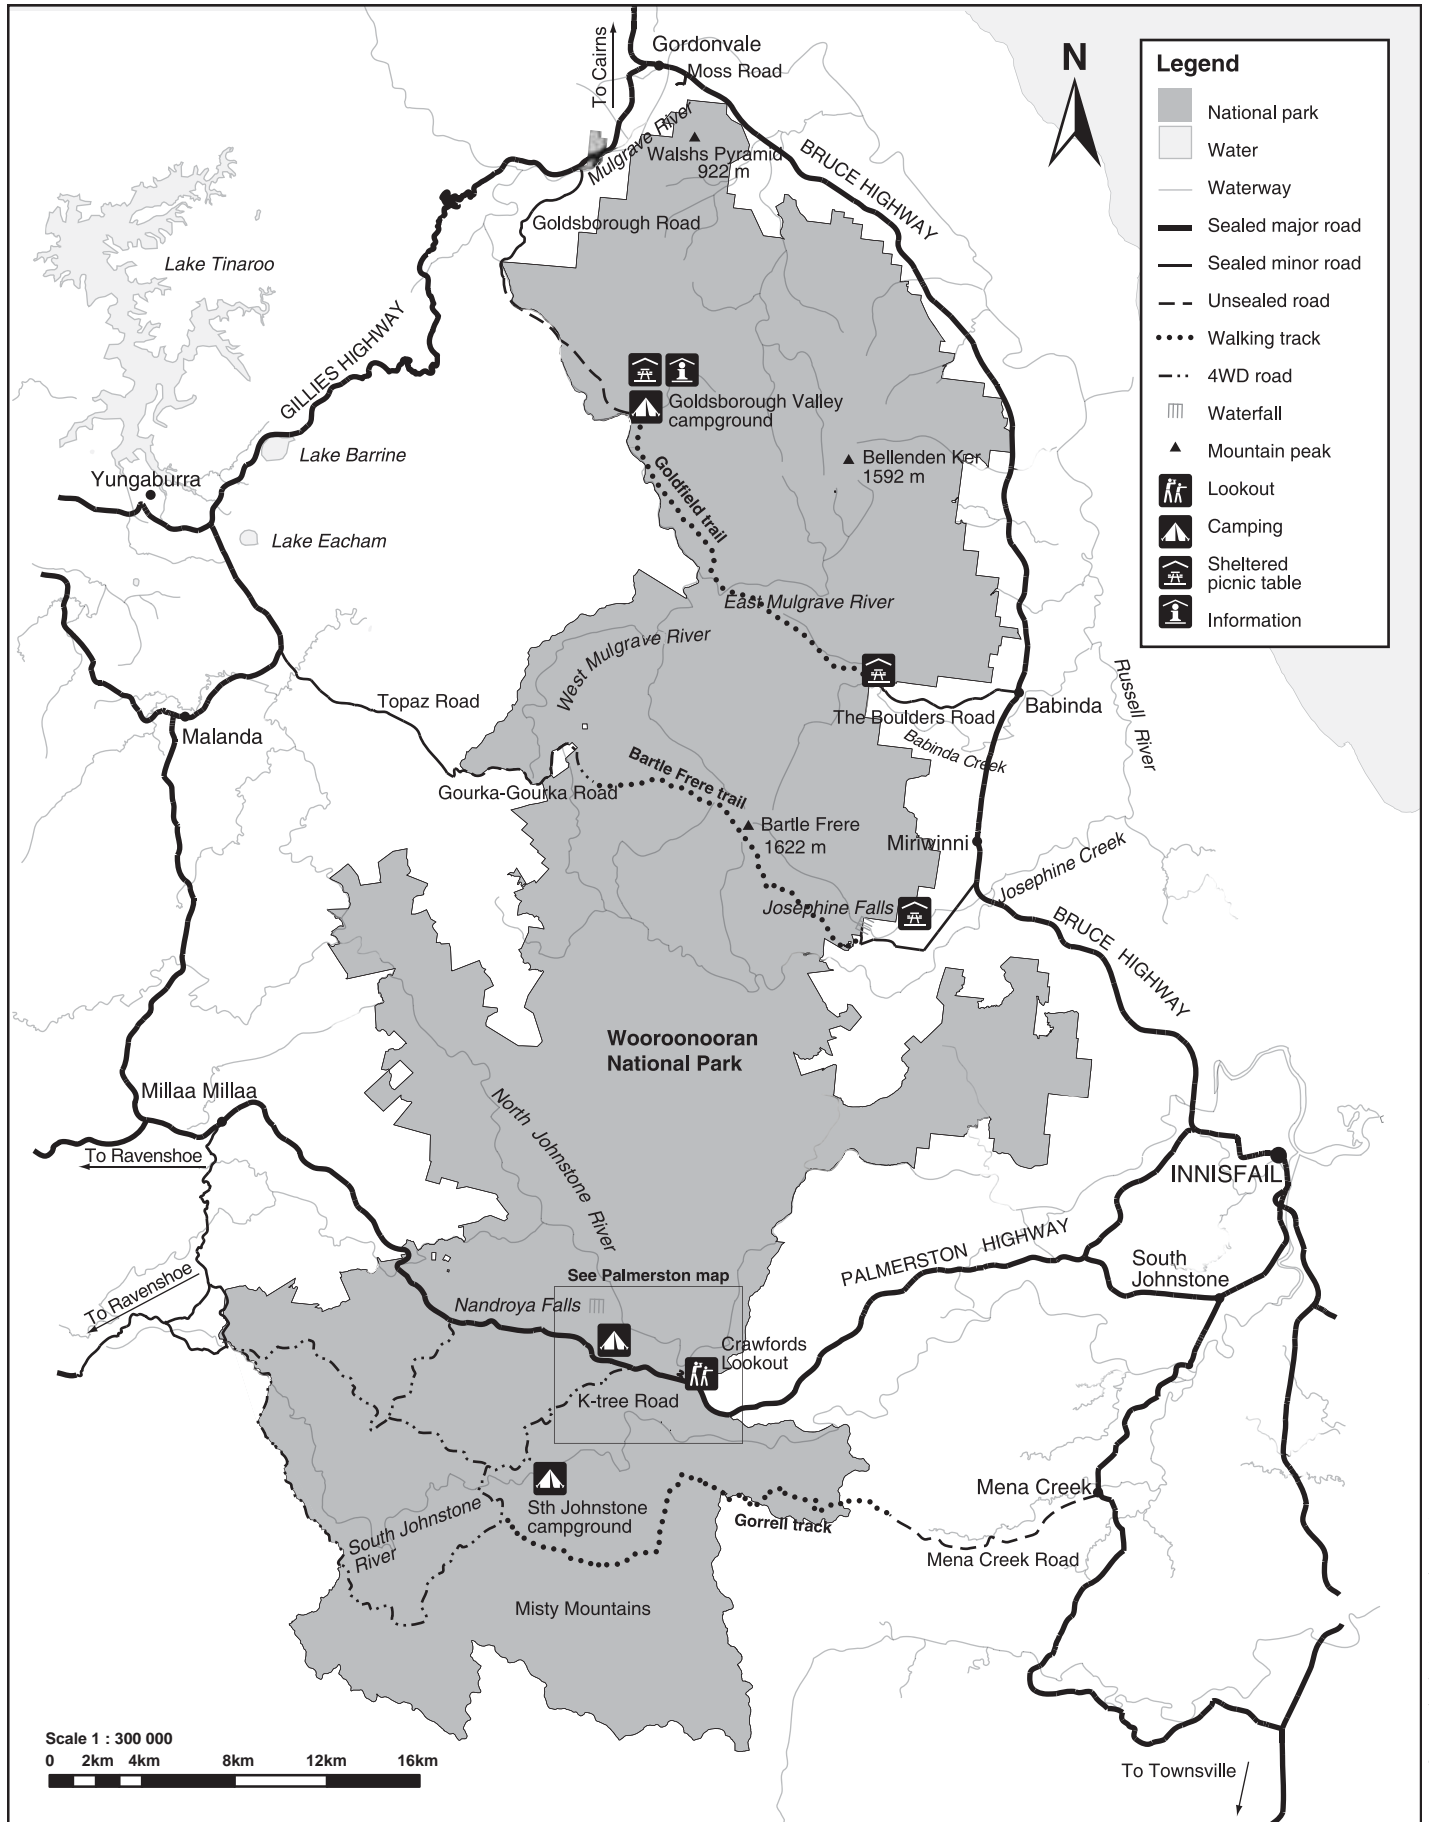

Wooroonooran National Park

May 2007

© State of Queensland. Environmental Protection Agency MA272-1